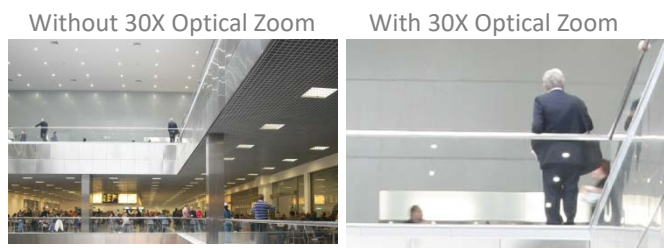

30X Optical Zoom

Remote pan/tilt/zoom operations with 30X optical lens makes it possible to zoom in on distant object with absolute clarity