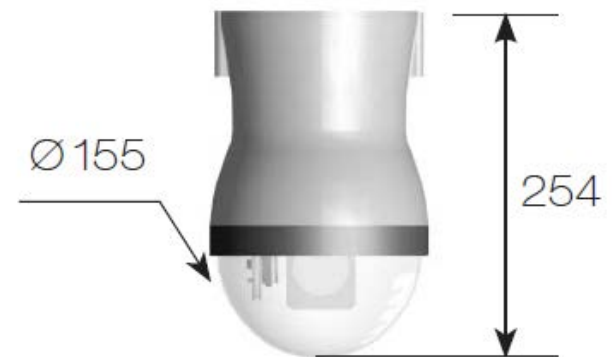

PTZ series | Indoor PTZ Camera

IPS5304A / 5308A

30X Day & Night 30fps Full HD PTZ Dome IP Camera

www.meritlilin.com

- ▶ Pan-tilt-zoom capabilities
- ▶ 30X optical zoom
- ▶ IR cut filter for day/night operations
- ▶ 1080p HD resolution
- ▶ Wide Dynamic Range up to 90dB

Dimensions: Ø 155mm x 245mm

The IPS5304A / IPS5308A is 1080P Full HD PTZ Dome IP Camera. The high-speed dome is capable of streaming HD video at up to 30 FPS. Featuring LILIN's Wide Dynamic Range (WDR) feature, the IPS5304A / IPS5308A captures highlights and shadows simultaneously, eliminating pixilation and smear. Combine this with 3D Noise Reduction technology and adaptive tone reproduction and the contrast of images in bright or dark areas is dramatically improved. Capable of making 360° continuous rotations with a speed range of 0.15°~360° per second, users can accurately position the camera to identify specific targets. The 30x optical zoom and 16x digital zoom capacity gives the IPS5304A / IPS5308A an impressive range. With a focal length of 4.3mm (WIDE)~129.0mm (TELE), IPS5304A / IPS5308A is ideal for numerous applications.

Diagram of mounting holes (unit in mm):

PTZ Control Function

Pan-Tilt-Zoom (PTZ) cameras are able to perform remote directional and zoom control. Capable of making 360° continuous rotations and 102° tilt angle, the camera's field of view can be quickly zoomed and repositioned as needed to identify specific targets