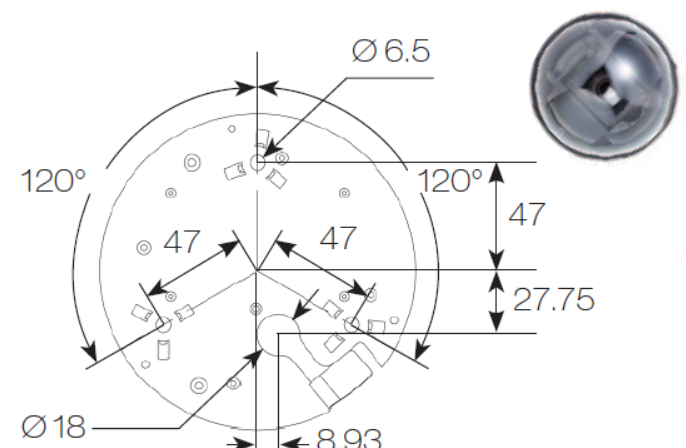

Dimensions: Ø 155mm x 245mm

The IPS5304A / IPS5308A is 1080P Full HD PTZ Dome IP Camera. The high-speed dome is capable of streaming HD video at up to 30 FPS. Featuring LILIN's Wide Dynamic Range (WDR) feature, the IPS5304A / IPS5308A captures highlights and shadows simultaneously, eliminating pixilation and smear. Combine this with 3D Noise Reduction technology and adaptive tone reproduction and the contrast of images in bright or dark areas is dramatically improved. Capable of making 360° continuous rotations with a speed range of 0.15°~360° per second, users can accurately position the camera to identify specific targets. The 30x optical zoom and 16x digital zoom capacity gives the IPS5304A / IPS5308A an impressive range. With a focal length of 4.3mm (WIDE)~129.0mm (TELE), IPS5304A / IPS5308A is ideal for numerous applications.

Diagram of mounting holes (unit in mm):

PTZ Control Function

Pan-Tilt-Zoom (PTZ) cameras are able to perform remote directional and zoom control. Capable of making 360° continuous rotations and 102° tilt angle, the camera's field of view can be quickly zoomed and repositioned as needed to identify specific targets