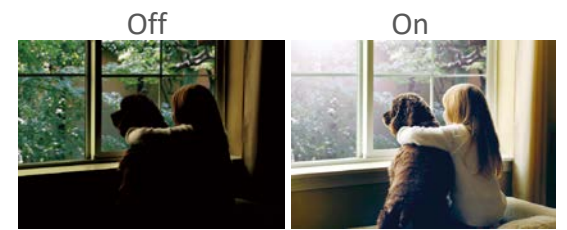

Video Security App

Available on Android and iOS – **LILINViewer** app provides security alarm push notification, real-time live viewing, and remote video playback

ONVIF-compliant

Open Network Video Interface Forum (ONVIF) is a standard for physical IP based security products. IPS5304A / 5308A PTZ camera is ONVIF Profile S conformant

30X Optical Zoom

Remote pan/tilt/zoom operations with 30X optical lens makes it possible to zoom in on distant object with absolute clarity

SD Cards in Sync with NAV Software

IPS5304A / 5308A camera with built-in Micro SD/SDHC/SDXC card slots can provide redundant video viewing and recording. You can synchronise an SD card with LILIN VMS (Video Management Software) – Navigator (NAV)

Two-way Audio Support

With 2-way audio communication, you can project your voice through the camera's speaker instead of hearing what's going on (1-way audio)

Back Light Compensation

Back Light Compensation (BLC) adjusts the exposure of the entire image to properly expose the subject in the foreground. No matter if the main object is moving toward left, right, upper, lower, or any location in the screen, BLC provides perfect exposure for an object in front of strong back light

Day and Night Operations via Removal of the IR-cut filter

IPS5304A / 5308A camera was designed using a mechanical IR cut filter for increased IR sensitivity resulting in improved night time images. The removable IR-cut filter allows day and night operations even in the low lux condition providing outstanding vision