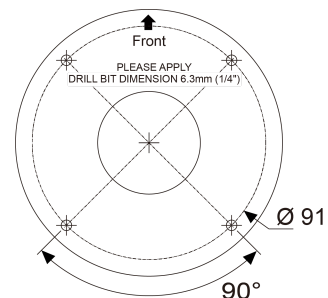

Dimensions

Ø115 × 91 (H) mm

Diagram of mounting holes:(unit in mm)

Wind and Rain Standards

Meet international IP67 standards for dust and moisture resistant allowing you to install cameras in environments subject to wind and rain

Lens / Night vision (infrared LED)

Focal Length	4mm
Iris	F2.0
Iris Control	Fixed IRIS
Angle of View	84.0° (H) 43.3° (V) 99.4° (D)
Peak Wavelength	850nm
Beam Spread	60° , 90°
Radiant Distance	30M

Sensor

Pick Up Element	1/2.8" CMOS image sensor
Effective Pixels	1945 (H) × 1097 (V) = 2,133,665 (Pixels)