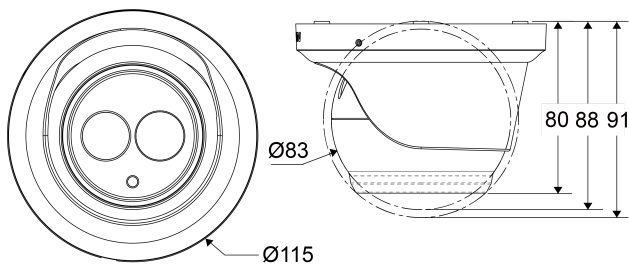

Dimensions

Ø115 × 91 (H) mm

Diagram of mounting holes:(unit in mm)

Wind and Rain Standards

Meet international IP67 standards for dust and moisture resistant allowing you to install cameras in environments subject to wind and rain