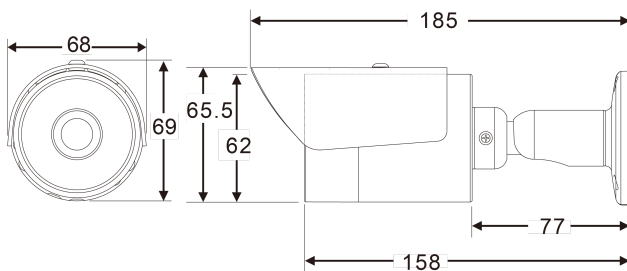

**Dimensions**

64(W) × 63(H) × 185(D) mm

**Diagram of mounting holes:(unit in mm)**

Mechanical	
Dimension	64(W) × 63(H) × 185(D) mm
Weight	450g
Window	Ø58 Heat Resistant Glass

Video Streaming	
Video Compression	H.264, Motion JPEG
Video Streaming	RTP/HTTP, RTP/TCP, RTP/UDP, Multicast
Number of streams	3
Video Bitrate	128Kbps – 8Mbps; Frame rate and bit rate controllable on-the-fly; VBR / CBR / GOP supported