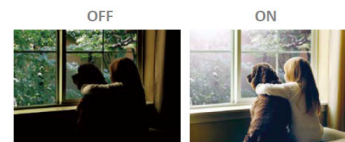

## Day and Night Operations via Removal of the IR-cut filter

MR832 camera was designed using a mechanical IR cut filter for increased IR sensitivity resulting in improved night time images. The removable IR-cut filter allows day and night operations even in the low lux condition providing outstanding vision

## Back Light Compensation

Back Light Compensation (BLC) adjusts the exposure of the entire image to properly expose the subject in the foreground. No matter if the main object is moving toward left, right, upper, lower, or any location in the screen, BLC provides perfect exposure for an object in front of strong back light